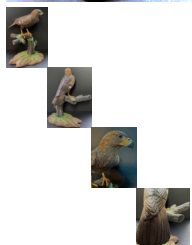

Golden Eagle

Rating: Not Rated Yet

Price

Sales price $300.00

Sales price without tax $300.00

[Ask a question about this product](#)

Description

GOLDEN EAGLE

The Golden Eagle, one of the best known birds of prey in the Northern Hemisphere, is the most widely distributed species of eagle. With its agility and speed coupled with its powerful feet and sharp talons, it captures small ground animals such as squirrels, hares and rabbits. Its wing span averages an amazing 6 feet 8 inches. Nests are built in high cliffs which they will return to for several breeding years. The Golden Eagle is an excellent hunter and has been used in falconry for centuries. Because of its incredible hunting skills some ancient cultures regard it with mystic reverence, and even today it is one of the most extensively studied species of raptor in the world.